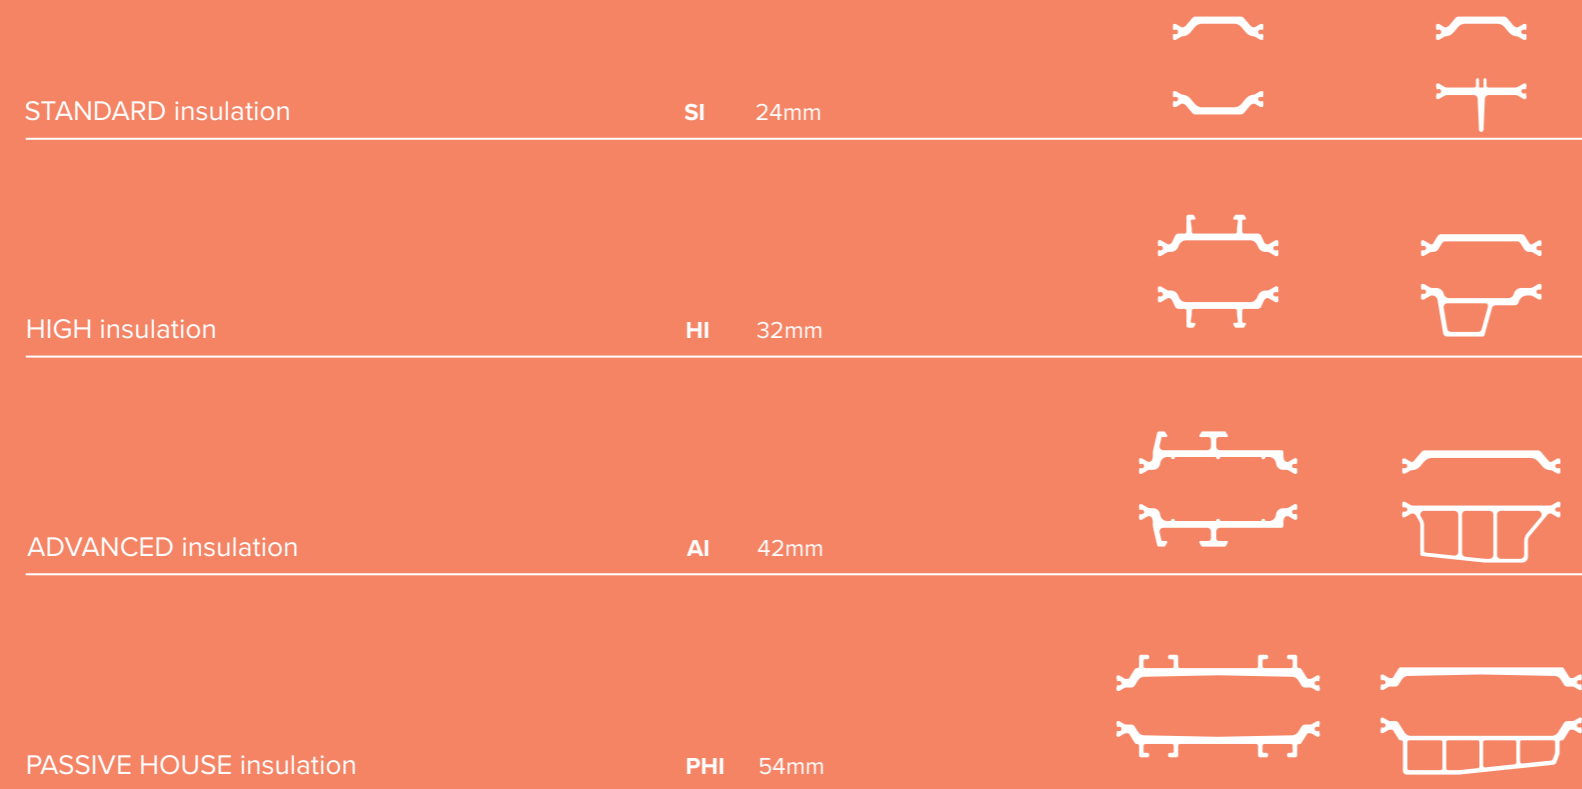

What is the thermal insulation of an aluminium window?

Thermally broken aluminium systems are different from cold aluminium systems. They are equipped with special insulation bars that reduce the heat transfer between the interior and exterior environment of the aluminium profile.

The level of thermal insulation depends on the width and geometry of the insulation bars applied in the middle chamber of the profile.

ELVIAL I² Technology creates an **extra** insulation zone in the profile's middle chamber.

The application of this technology in our production unit ensures the middle chamber is fully filled with a foam core of ideal density and thermal conductivity.

The result? Impressive.

*THE SYSTEMS
ENERGY EFFICIENCY
CAN BE IMPROVED
BY UP TO 38% (Uf)*

THIS IS ELVIAL I² TECHNOLOGY

ENJOY EXCELLENT ENERGY PERFORMANCE WITH AN IMMEDIATE FINANCIAL GAIN.

LOOK FOR
THE AUTHENTICITY FILM
#ELVIAL I² TECHNOLOGY

LEARN MORE ABOUT
ELVIAL I² TECHNOLOGY

www.elvial.com/products/i2